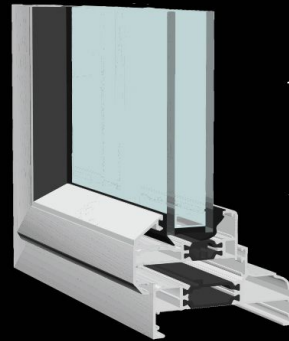

Door and Window Frame Colors