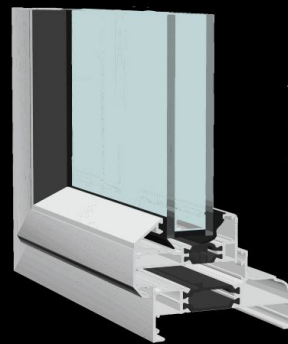

CONDATO MINI

Condato Mini is our smallest and most cost effective lift. Mini with its compact platform size 700x1100 is suitable for small areas, either as built in or stand alone. With its maximum travel height of 15 meter and a load capacity of 250 kg it can cover most buildings where space is an issue.

STANDARD & OPTIONS

Door Handle, 30 cm

Black painted (Standard)

Stainless steel (Option)

Automatic Door Opener (Option)

Floor Indicator (Option)

Digital display that indicates which floor the lift is currently standing on.

Ramp (Option)

If the lift is installed without a pit, a ramp is required according to the EN81.41.

2-Way Communication System (Option)

All Condato lifts except Condato Mini are able to install a 2-way communication system which allows access from inside and outside the lift in case of emergency.

Glass Types

4+4+0,75 mm tempered and laminated safety glass. Select between 4 different types.

- Clear
- Tinted
- Frosted
- Dark Tinted

Door and Window Frame Colors

Aluminium Color (Standard)
199 Different RAL Colors (Option)