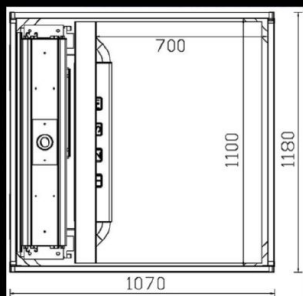

CONDATO MINI

Condato Mini is our smallest and most cost effective lift. Mini with its compact platform size 700x1100 is suitable for small areas, either as built in or stand alone. With its maximum travel height of 15 meter and a load capacity of 250 kg it can cover most buildings where space is an issue.

Platform Size

700 x 1100 mm (Standard)

Standard

RAL 9003

Lift Shaft Color

Option

5014

8022

Lift Dimensions

1070 x 1180 mm

Lift Carpet Color

Standard

0702

(Black Rubber)

Option 1

6172